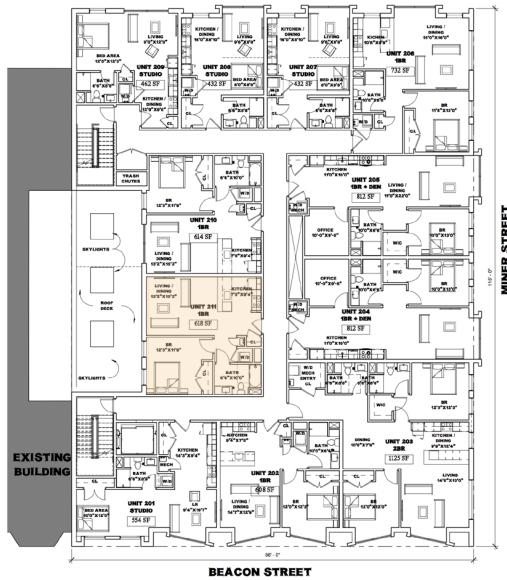

839 BEACON

839 Beacon Street
Units 211, 311, 410, 510

1 Bedroom
1 Bathroom
618 sq. ft.

Gibson | Sotheby's
INTERNATIONAL REALTY

All drawings and descriptions are conceptual only and are for the convenience of reference. They should not be relied upon as representations of the final detail of 839 Beacon Street. The developer expressly reserves the right to make modifications, revisions and changes at its discretion. Actual views may vary, any views shown cannot be relied upon as actual view from any particular unit within the building.