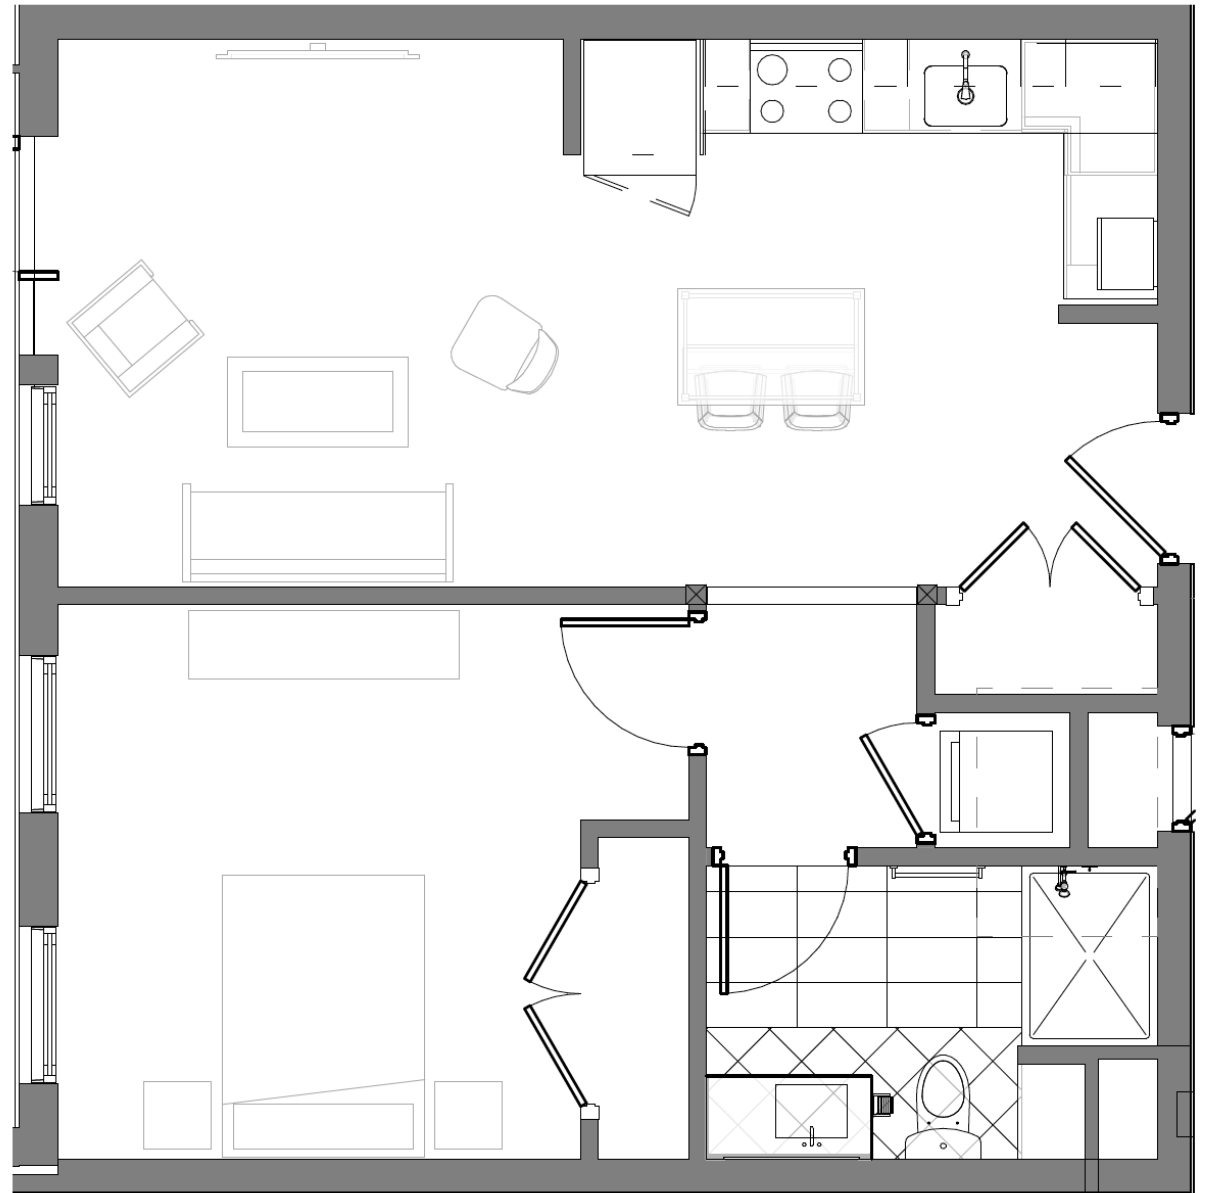

839 BEACON

839 Beacon Street
Units 211, 311, 410, 510

1 Bedroom
1 Bathroom
618 sq. ft.

Gibson | Sotheby's
INTERNATIONAL REALTY

All drawings and descriptions are conceptual only and are for the convenience of reference. They should not be relied upon as representations of the final detail of 839 Beacon Street. The developer expressly reserves the right to make modifications, revisions and changes at its discretion. Actual views may vary, any views shown cannot be relied upon as actual view from any particular unit within the building.