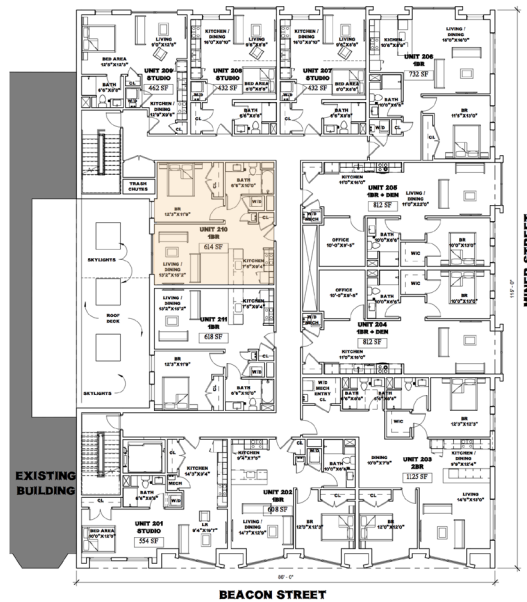

# 839 BEACON

839 Beacon Street  
Units 210, 310, 410, 510

1 Bedroom  
1 Bathroom  
614 sq. ft.

Gibson | Sotheby's  
INTERNATIONAL REALTY

All drawings and descriptions are conceptual only and are for the convenience of reference. They should not be relied upon as representations of the final detail of 839 Beacon Street. The developer expressly reserves the right to make modifications, revisions and changes at its discretion. Actual views may vary, any views shown cannot be relied upon as actual view from any particular unit within the building.