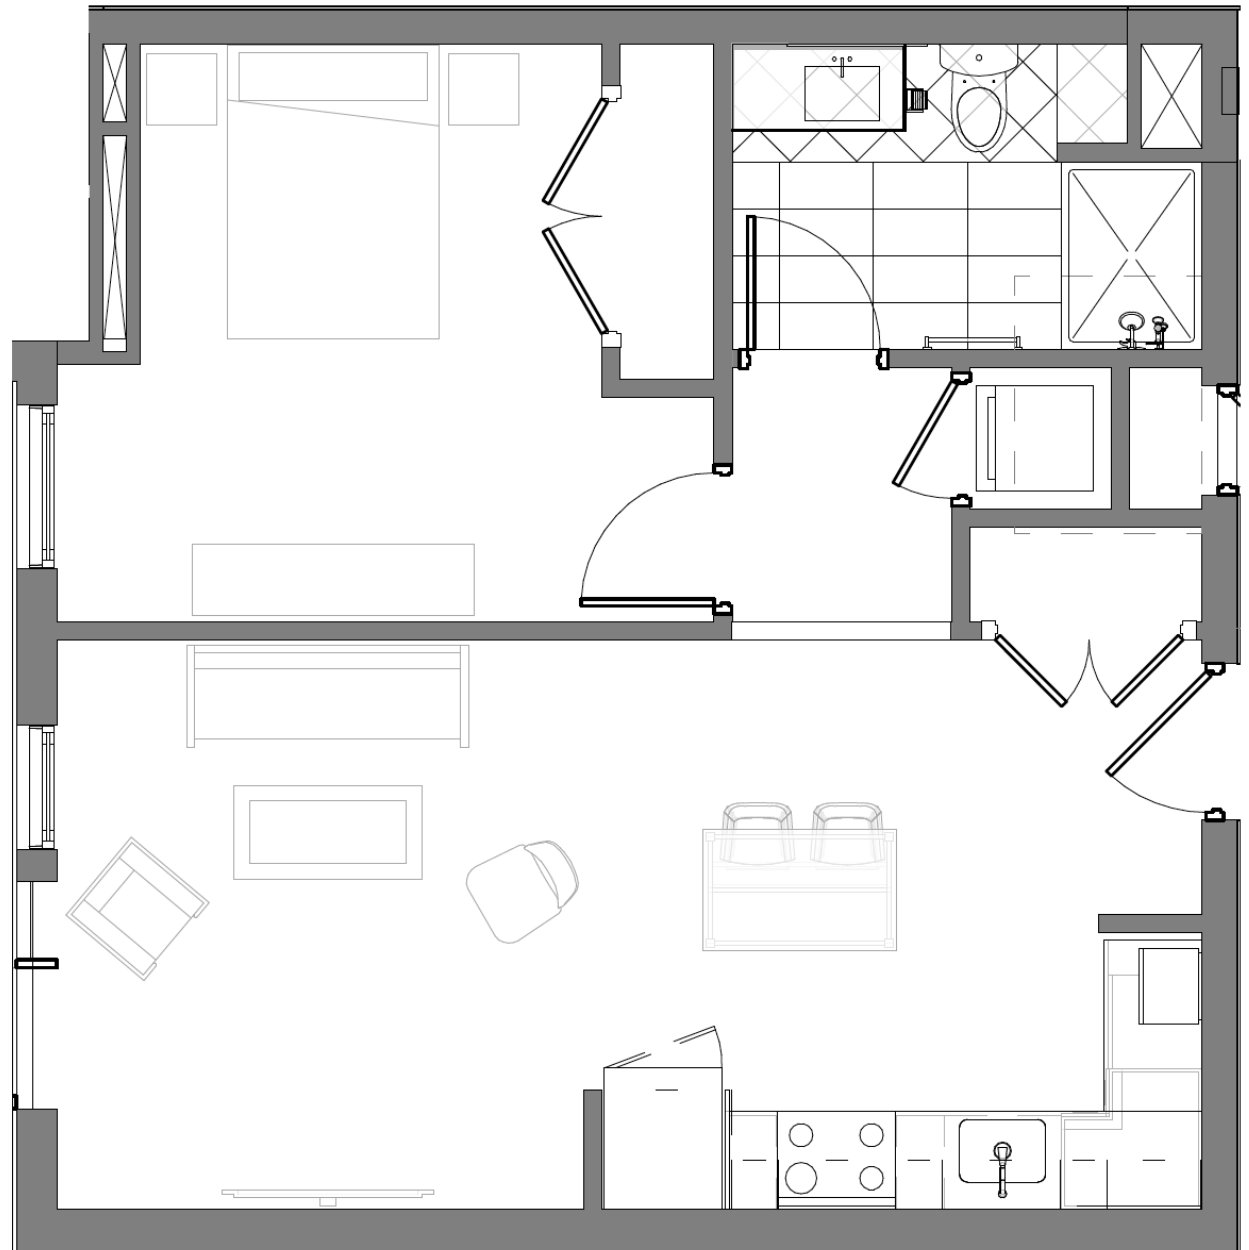

# 839 BEACON

839 Beacon Street  
Units 210, 310, 410, 510

1 Bedroom  
1 Bathroom  
614 sq. ft.

Gibson | Sotheby's  
INTERNATIONAL REALTY

All drawings and descriptions are conceptual only and are for the convenience of reference. They should not be relied upon as representations of the final detail of 839 Beacon Street. The developer expressly reserves the right to make modifications, revisions and changes at its discretion. Actual views may vary, any views shown cannot be relied upon as actual view from any particular unit within the building.