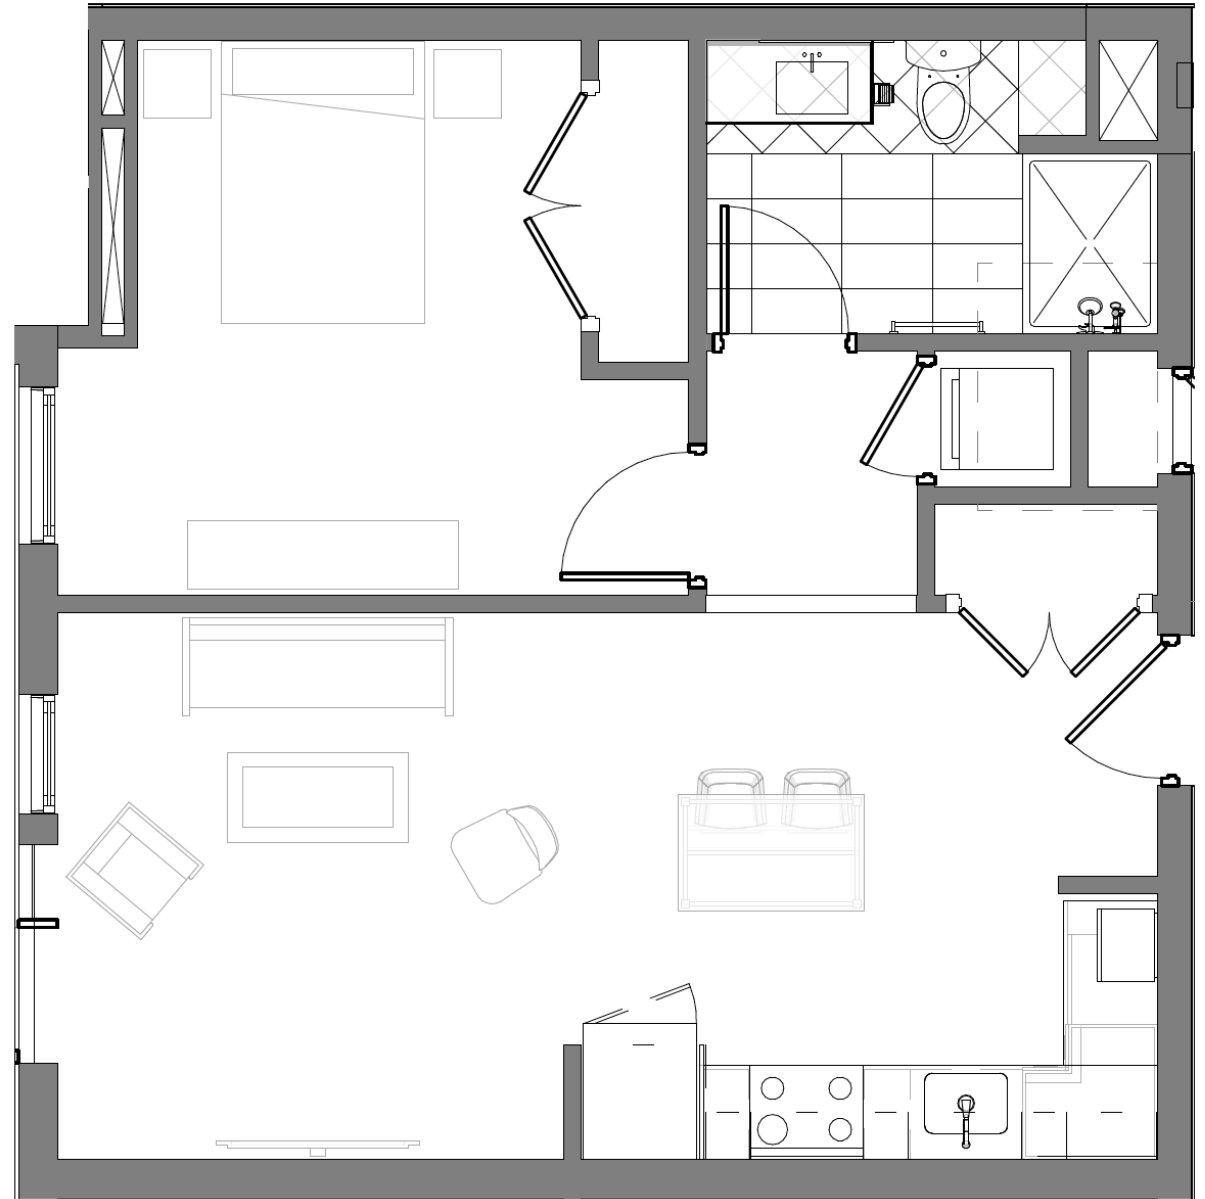

# 839 BEACON

839 Beacon Street  
Units 210, 310, 409, 509

1 Bedroom  
1 Bathroom  
614 sq. ft.

Gibson | Sotheby's  
INTERNATIONAL REALTY

*All drawings and descriptions are conceptual only and are for the convenience of reference. They should not be relied upon as representations of the final detail of 839 Beacon Street. The developer expressly reserves the right to make modifications, revisions and changes at its discretion. Actual views may vary, any views shown cannot be relied upon as actual view from any particular unit within the building.*