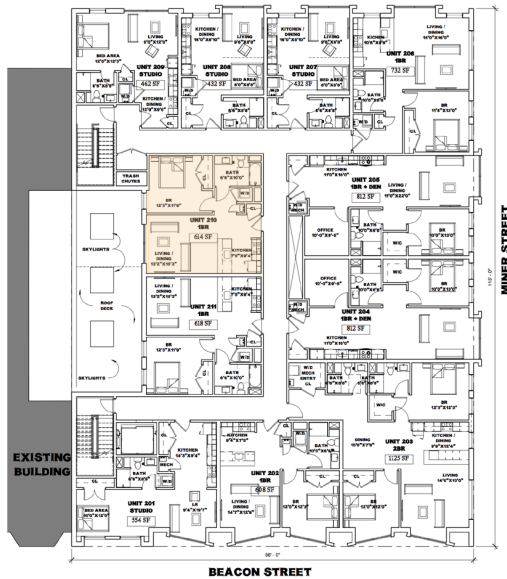

# 839 BEACON

839 Beacon Street  
Units 210, 310, 409, 509

1 Bedroom  
1 Bathroom  
614 sq. ft.

Gibson | Sotheby's  
INTERNATIONAL REALTY

*All drawings and descriptions are conceptual only and are for the convenience of reference. They should not be relied upon as representations of the final detail of 839 Beacon Street. The developer expressly reserves the right to make modifications, revisions and changes at its discretion. Actual views may vary, any views shown cannot be relied upon as actual view from any particular unit within the building.*