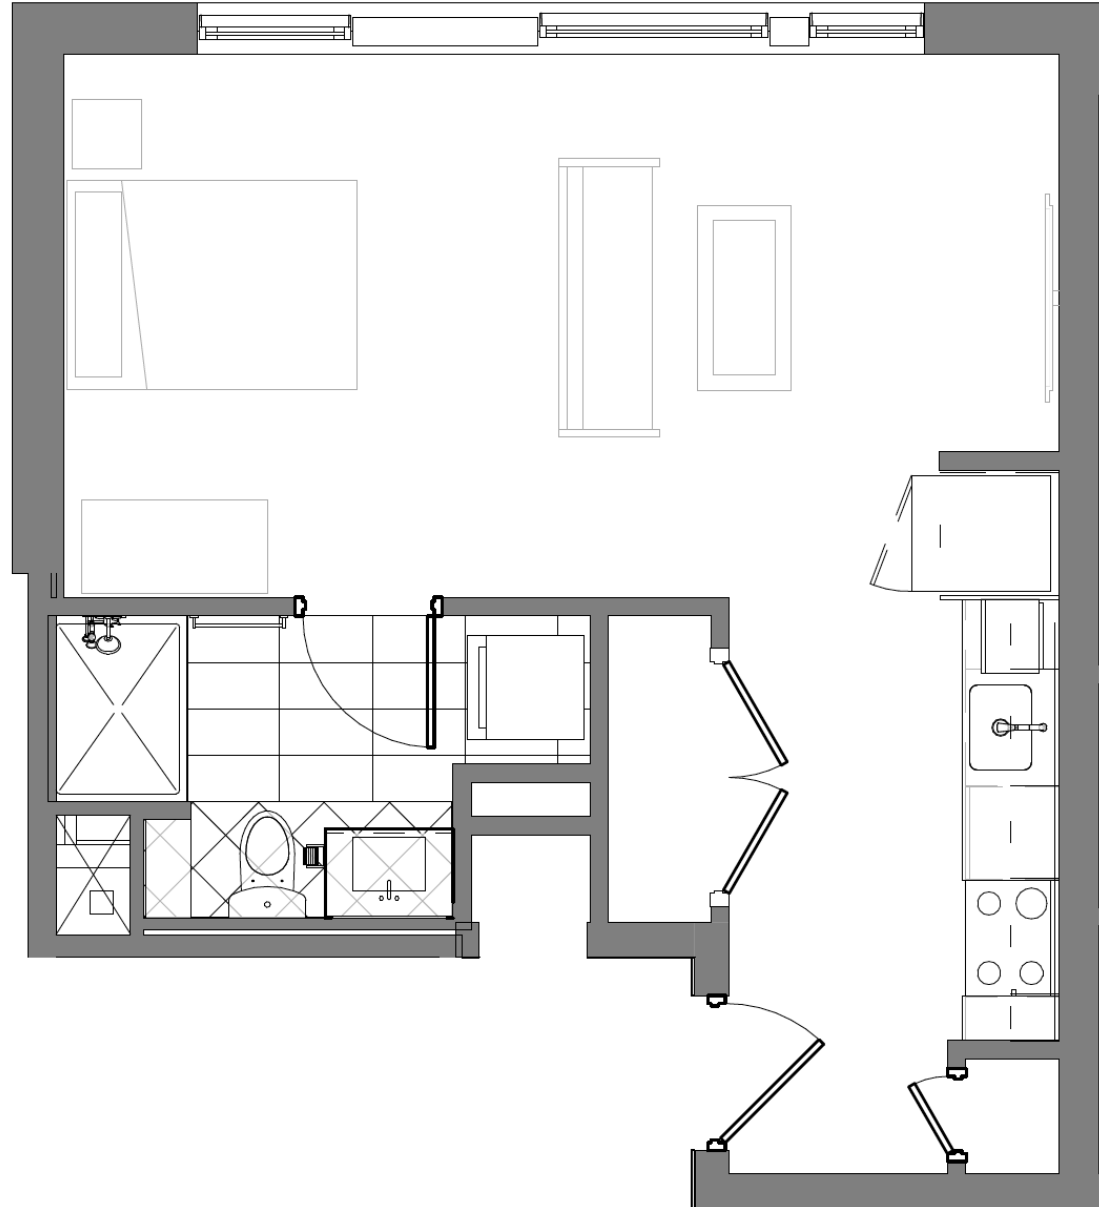

839 BEACON

839 Beacon Street
Units 209, 309, 408, 508

Studio
1 Bathroom
462 sq. ft.

Gibson | Sotheby's
INTERNATIONAL REALTY

All drawings and descriptions are conceptual only and are for the convenience of reference. They should not be relied upon as representations of the final detail of 839 Beacon Street. The developer expressly reserves the right to make modifications, revisions and changes at its discretion. Actual views may vary, any views shown cannot be relied upon as actual view from any particular unit within the building.