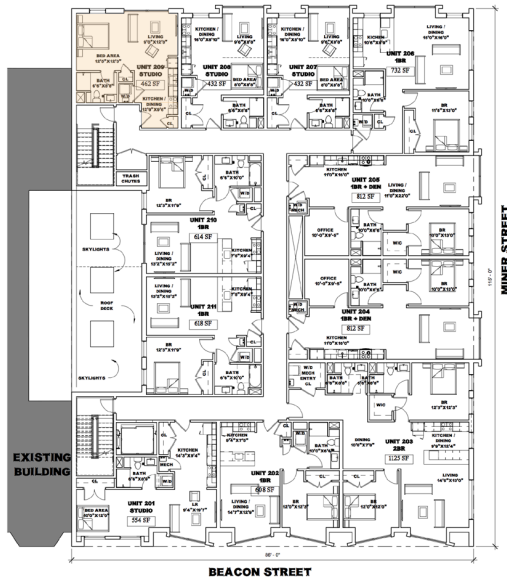

839 BEACON

839 Beacon Street
Units 209, 309, 408, 508

Studio
1 Bathroom
462 sq. ft.

Gibson | Sotheby's
INTERNATIONAL REALTY

All drawings and descriptions are conceptual only and are for the convenience of reference. They should not be relied upon as representations of the final detail of 839 Beacon Street. The developer expressly reserves the right to make modifications, revisions and changes at its discretion. Actual views may vary, any views shown cannot be relied upon as actual view from any particular unit within the building.