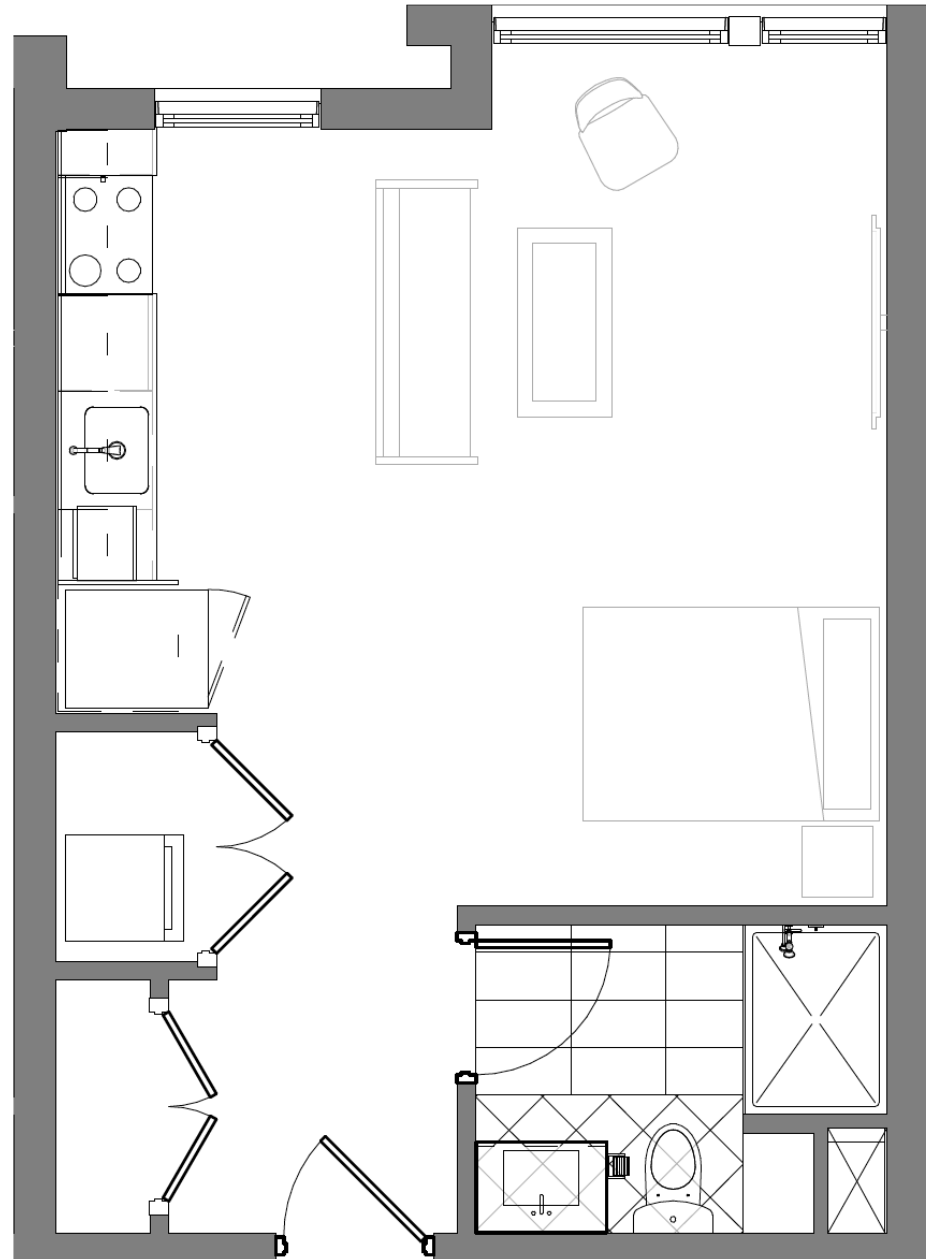

839 BEACON

839 Beacon Street
Units 208, 308, 408, 508

Studio
1 Bathroom
432 sq. ft.

Gibson | Sotheby's
INTERNATIONAL REALTY

All drawings and descriptions are conceptual only and are for the convenience of reference. They should not be relied upon as representations of the final detail of 839 Beacon Street. The developer expressly reserves the right to make modifications, revisions and changes at its discretion. Actual views may vary, any views shown cannot be relied upon as actual view from any particular unit within the building.