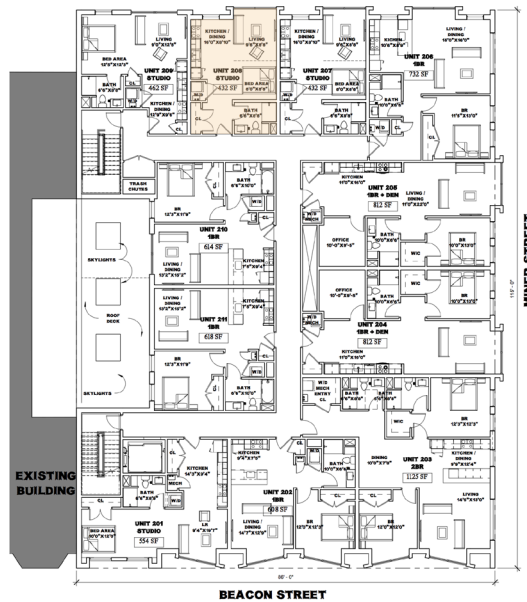

839 BEACON

839 Beacon Street
Units 208, 308, 408, 508

Studio
1 Bathroom
432 sq. ft.

Gibson | Sotheby's
INTERNATIONAL REALTY

All drawings and descriptions are conceptual only and are for the convenience of reference. They should not be relied upon as representations of the final detail of 839 Beacon Street. The developer expressly reserves the right to make modifications, revisions and changes at its discretion. Actual views may vary, any views shown cannot be relied upon as actual view from any particular unit within the building.