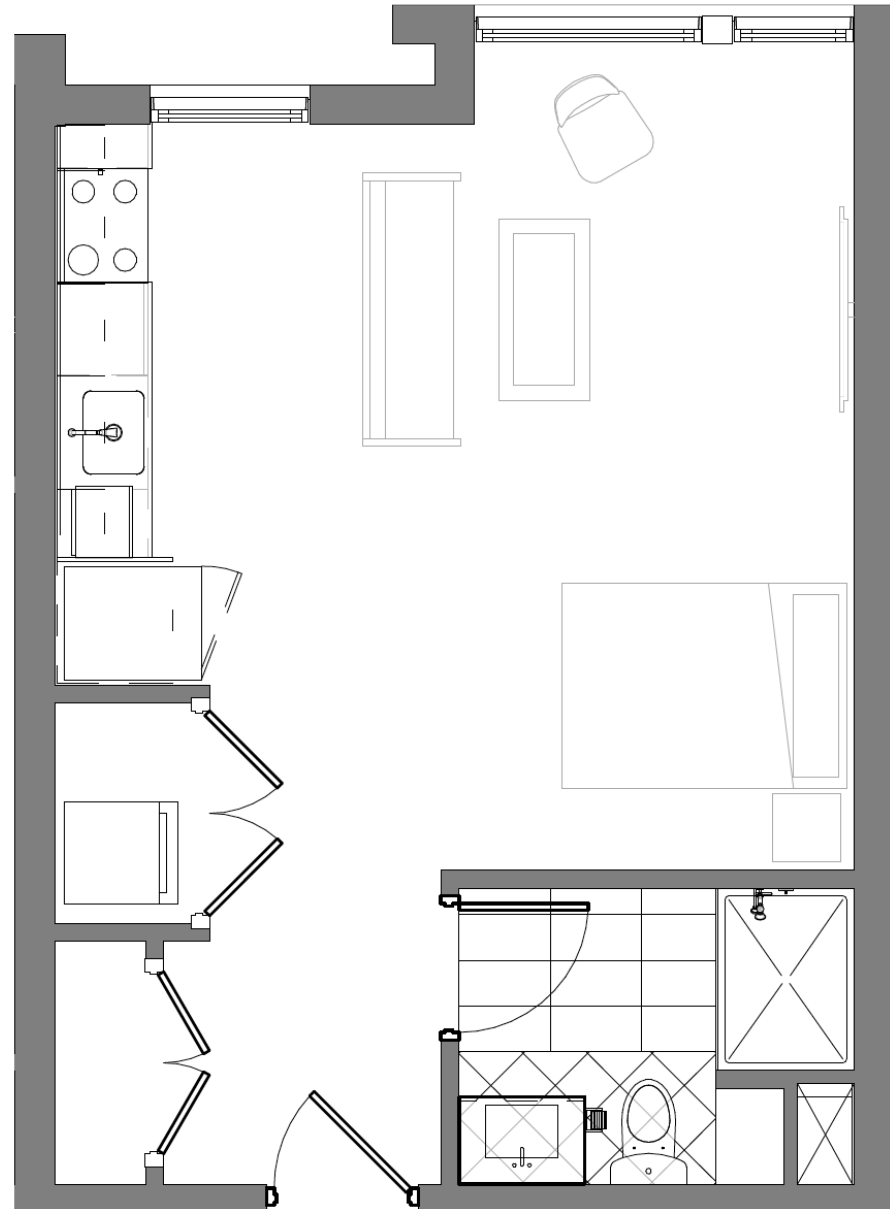

# 839 BEACON

**839 Beacon Street**  
Units 208, 308, 407, 507

Studio  
1 Bathroom  
432 sq. ft.

Gibson | Sotheby's  
INTERNATIONAL REALTY

*All drawings and descriptions are conceptual only and are for the convenience of reference. They should not be relied upon as representations of the final detail of 839 Beacon Street. The developer expressly reserves the right to make modifications, revisions and changes at its discretion. Actual views may vary, any views shown cannot be relied upon as actual view from any particular unit within the building.*