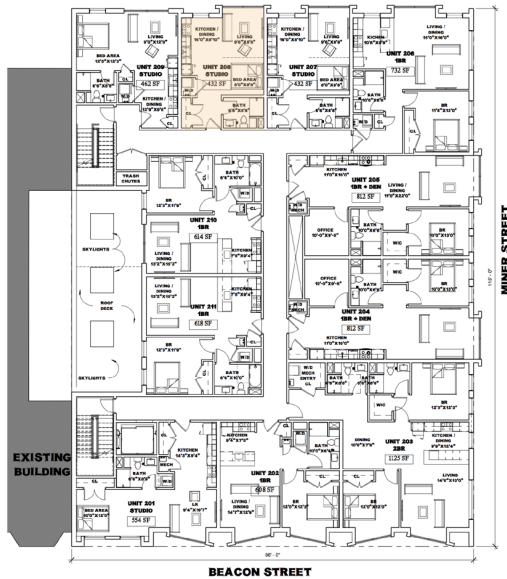

# 839 BEACON

**839 Beacon Street**  
Units 208, 308, 407, 507

Studio  
1 Bathroom  
432 sq. ft.

Gibson | Sotheby's  
INTERNATIONAL REALTY

*All drawings and descriptions are conceptual only and are for the convenience of reference. They should not be relied upon as representations of the final detail of 839 Beacon Street. The developer expressly reserves the right to make modifications, revisions and changes at its discretion. Actual views may vary, any views shown cannot be relied upon as actual view from any particular unit within the building.*