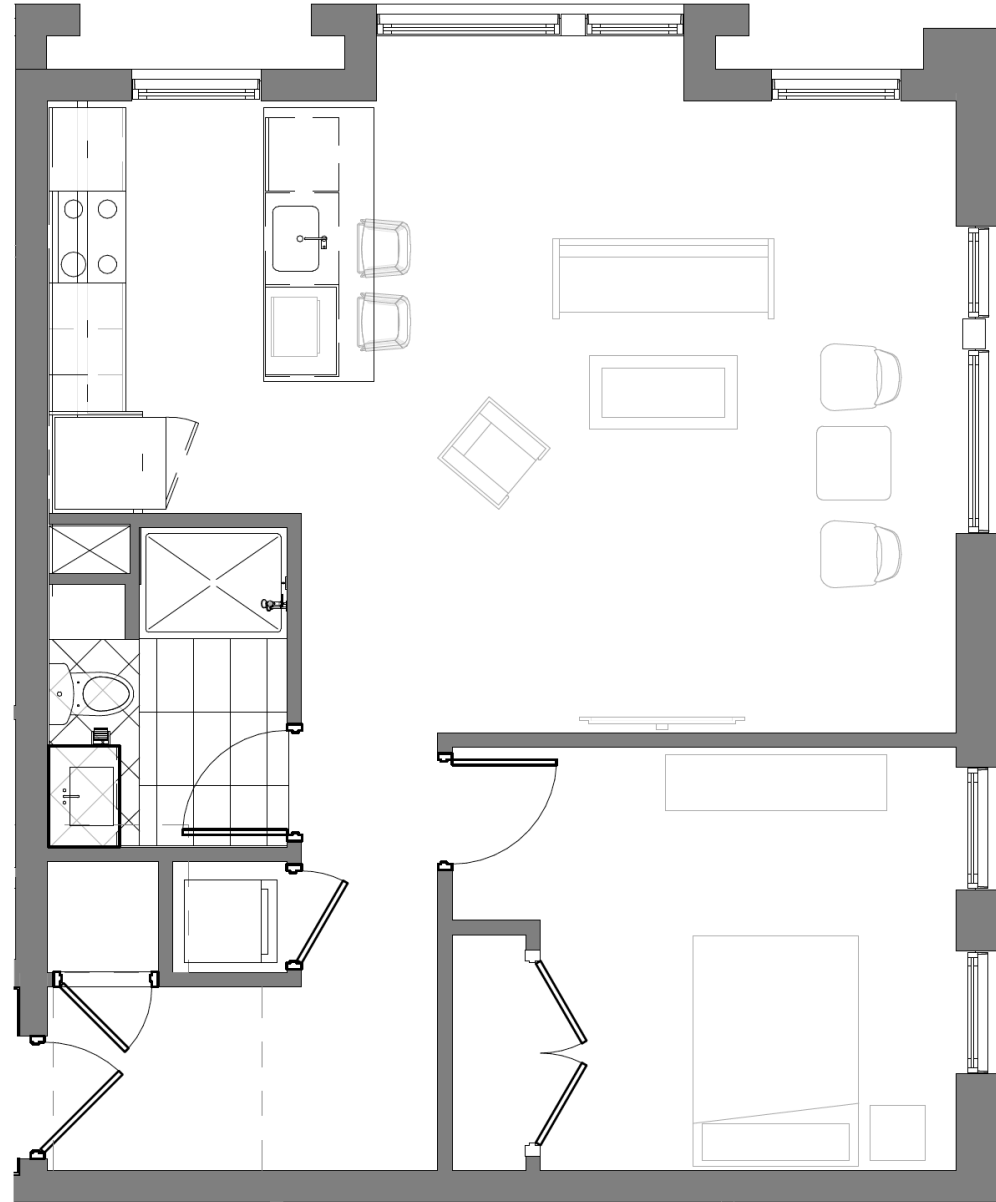

# 839 BEACON

839 Beacon Street  
Units 206 & 306

1 Bedroom  
1 Bathroom  
732 sq. ft.

Gibson | Sotheby's  
INTERNATIONAL REALTY

*All drawings and descriptions are conceptual only and are for the convenience of reference. They should not be relied upon as representations of the final detail of 839 Beacon Street. The developer expressly reserves the right to make modifications, revisions and changes at its discretion. Actual views may vary, any views shown cannot be relied upon as actual view from any particular unit within the building.*