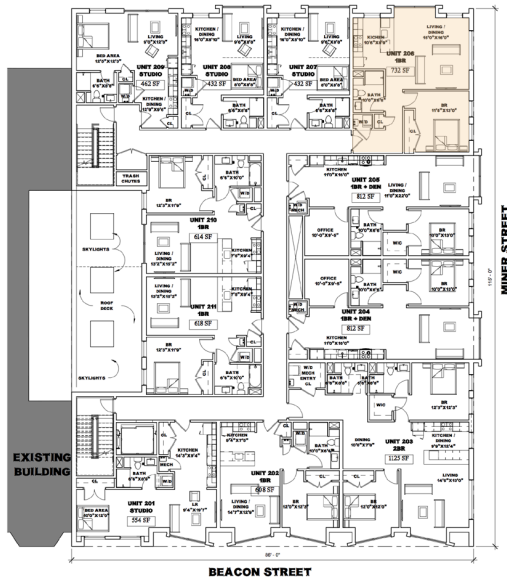

# 839 BEACON

839 Beacon Street  
Units 206 & 306

1 Bedroom  
1 Bathroom  
732 sq. ft.

Gibson | Sotheby's  
INTERNATIONAL REALTY

*All drawings and descriptions are conceptual only and are for the convenience of reference. They should not be relied upon as representations of the final detail of 839 Beacon Street. The developer expressly reserves the right to make modifications, revisions and changes at its discretion. Actual views may vary, any views shown cannot be relied upon as actual view from any particular unit within the building.*