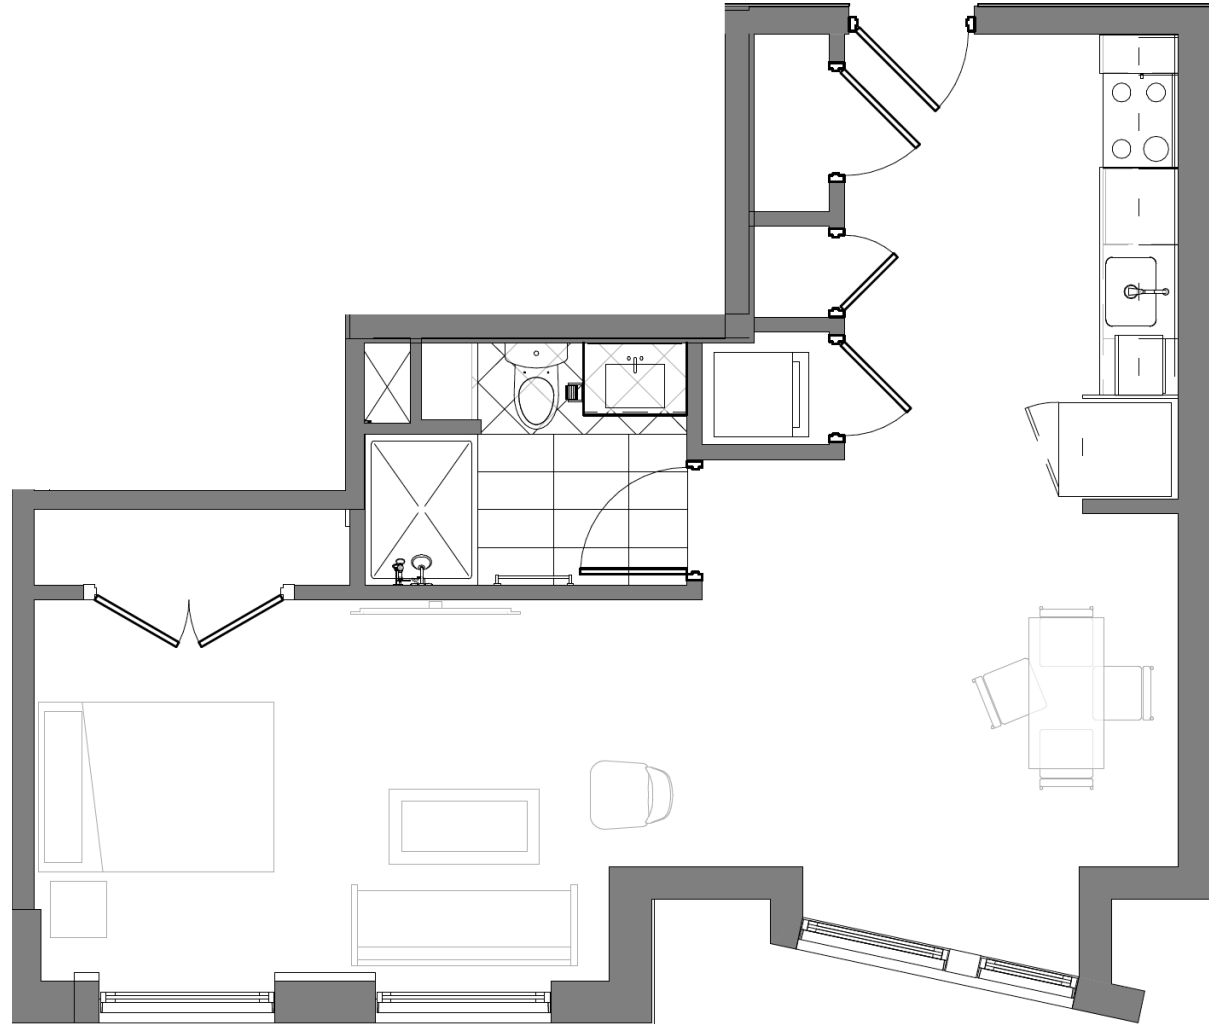

# 839 BEACON

**839 Beacon Street**  
Units 201, 301, 401, 501

Studio  
1 Bathroom  
554 sq. ft.

Gibson | Sotheby's  
INTERNATIONAL REALTY

*All drawings and descriptions are conceptual only and are for the convenience of reference. They should not be relied upon as representations of the final detail of 839 Beacon Street. The developer expressly reserves the right to make modifications, revisions and changes at its discretion. Actual views may vary, any views shown cannot be relied upon as actual view from any particular unit within the building.*