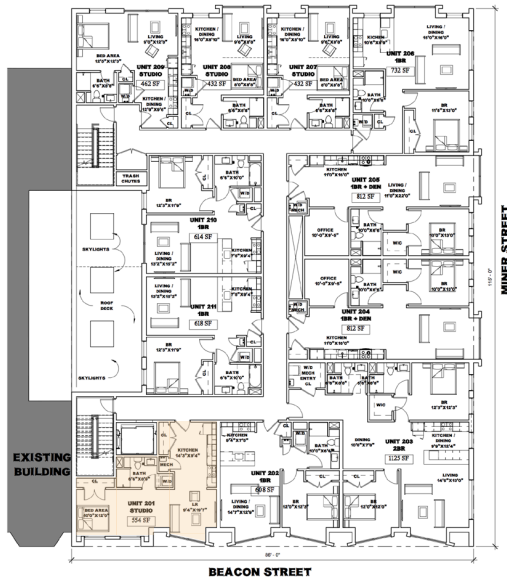

# 839 BEACON

**839 Beacon Street**  
Units 201, 301, 401, 501

Studio  
1 Bathroom  
554 sq. ft.

Gibson | Sotheby's  
INTERNATIONAL REALTY

*All drawings and descriptions are conceptual only and are for the convenience of reference. They should not be relied upon as representations of the final detail of 839 Beacon Street. The developer expressly reserves the right to make modifications, revisions and changes at its discretion. Actual views may vary, any views shown cannot be relied upon as actual view from any particular unit within the building.*